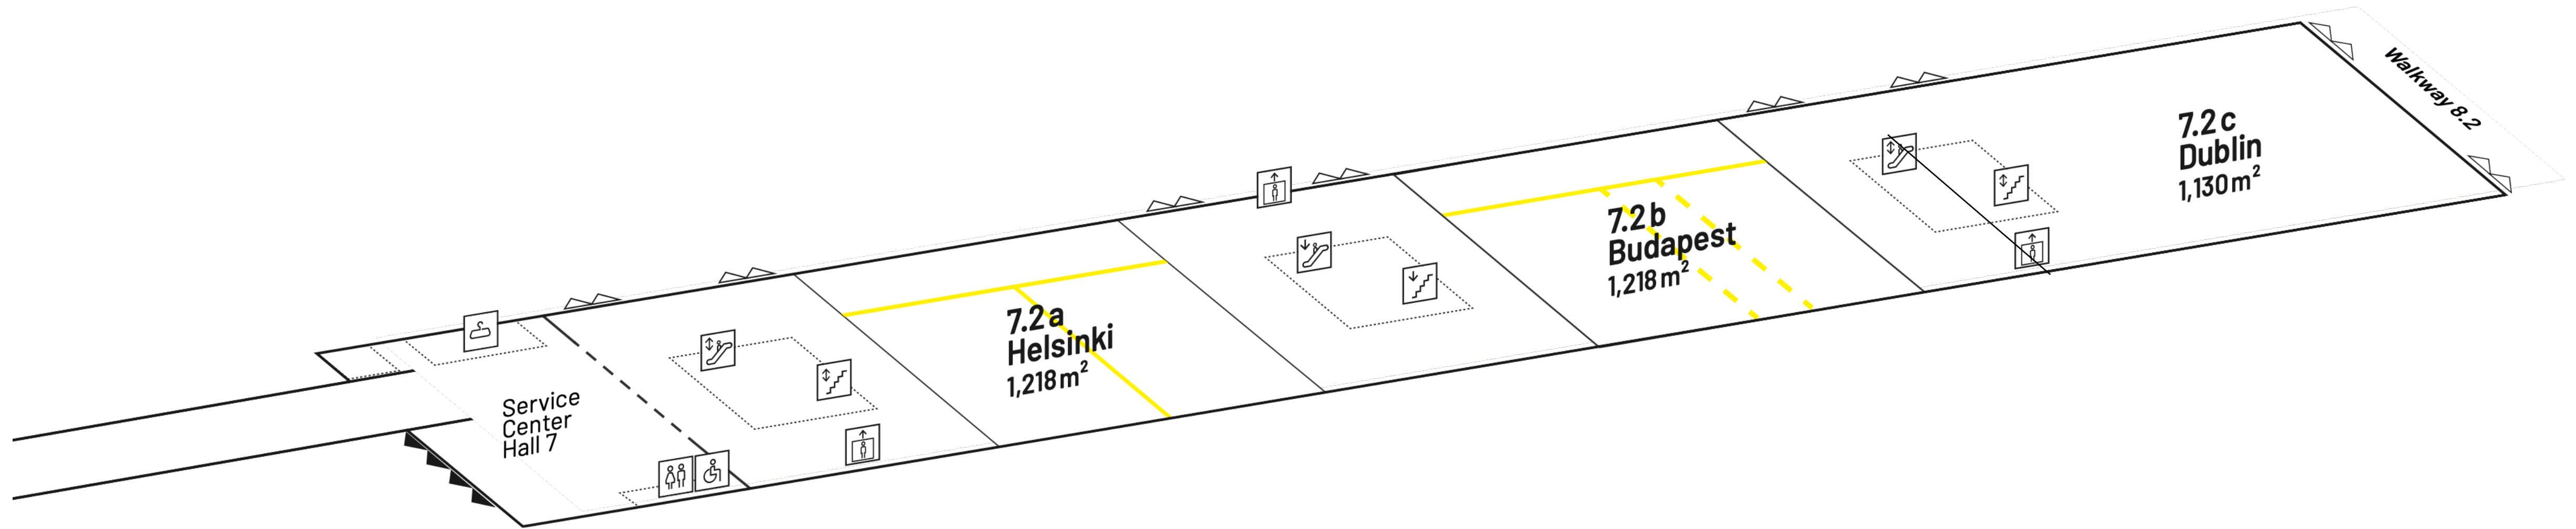

Hall 7
Level 2, details
Seating in rows

■ flexible partition walls

Helsinki		Budapest		Dublin	
Helsinki 1-2 w/o aisle	1,100 pax	Budapest 1 - 2 w/o aisle	1,100 pax	Dublin w/o aisle	1,029 pax
Helsinki 1 - 2 with aisle	825 pax	Budapest 1 - 2 with aisle	825 pax		
Helsinki 1	384 pax	Budapest 1(2/3)	515 pax		
Helsinki 2	384 pax	Budapest 1(1/2)	384 pax		
		Budapest 2 (1/2)	384 pax		
		Budapest 2 (2/3)	255 pax		