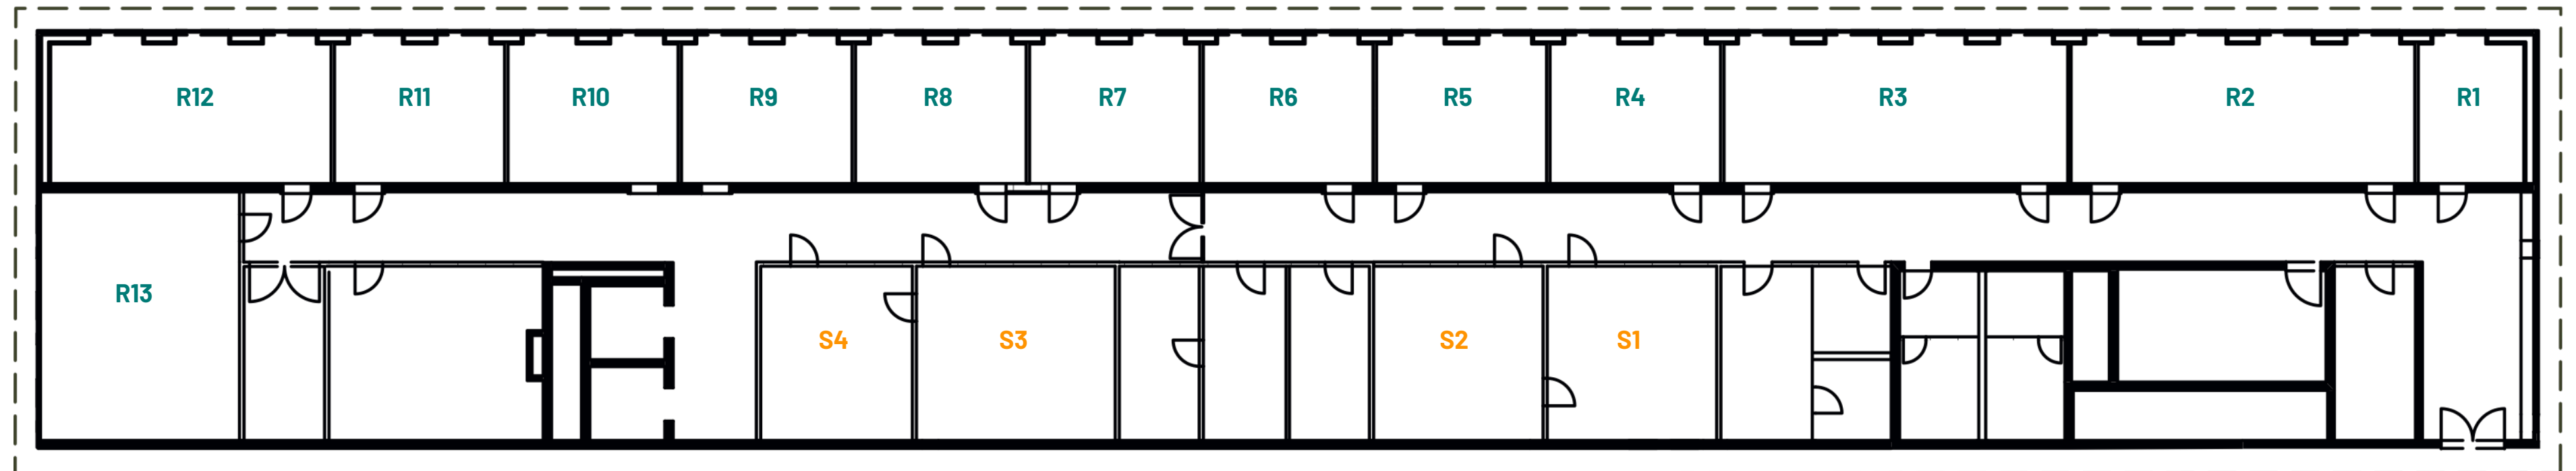

suites overlook Hall B on Level 2  
maximum total capacity 400 pax

**Seating in rows**

R1: 14 pax  
R2: 65 pax  
R3: 65 pax  
R4: 25 pax  
R5: 25 pax  
R6: 25 pax  
R7: 25 pax  
R8: 25 pax  
R9: 25 pax  
R10: 25 pax  
R11: 25 pax  
R12: 54 pax  
R13: 54 pax

**Seating at tables**

S1: 18 pax  
S2: 18 pax  
S3: 18 pax  
S4: 18 pax

**Boardroom seating**

R1: 6 pax  
R2: 30 pax  
R3: 30 pax  
R4: 10 pax  
R5: 10 pax  
R6: 10 pax  
R7: 10 pax  
R8: 10 pax  
R9: 10 pax  
R10: 10 pax  
R11: 10 pax  
R12: 20 pax  
R13: 32 pax

S1: 11 pax  
S2: 12 pax  
S3: 20 pax  
S4: 13 pax

R1: 10 pax  
R2: 32 pax  
R3: 32 pax  
R4: 14 pax  
R5: 14 pax  
R6: 14 pax  
R7: 14 pax  
R8: 14 pax  
R9: 14 pax  
R10: 14 pax  
R11: 14 pax  
R12: 26 pax  
R13: 28 pax

S1: 18 pax  
S2: 18 pax  
S3: 18 pax  
S4: 16 pax