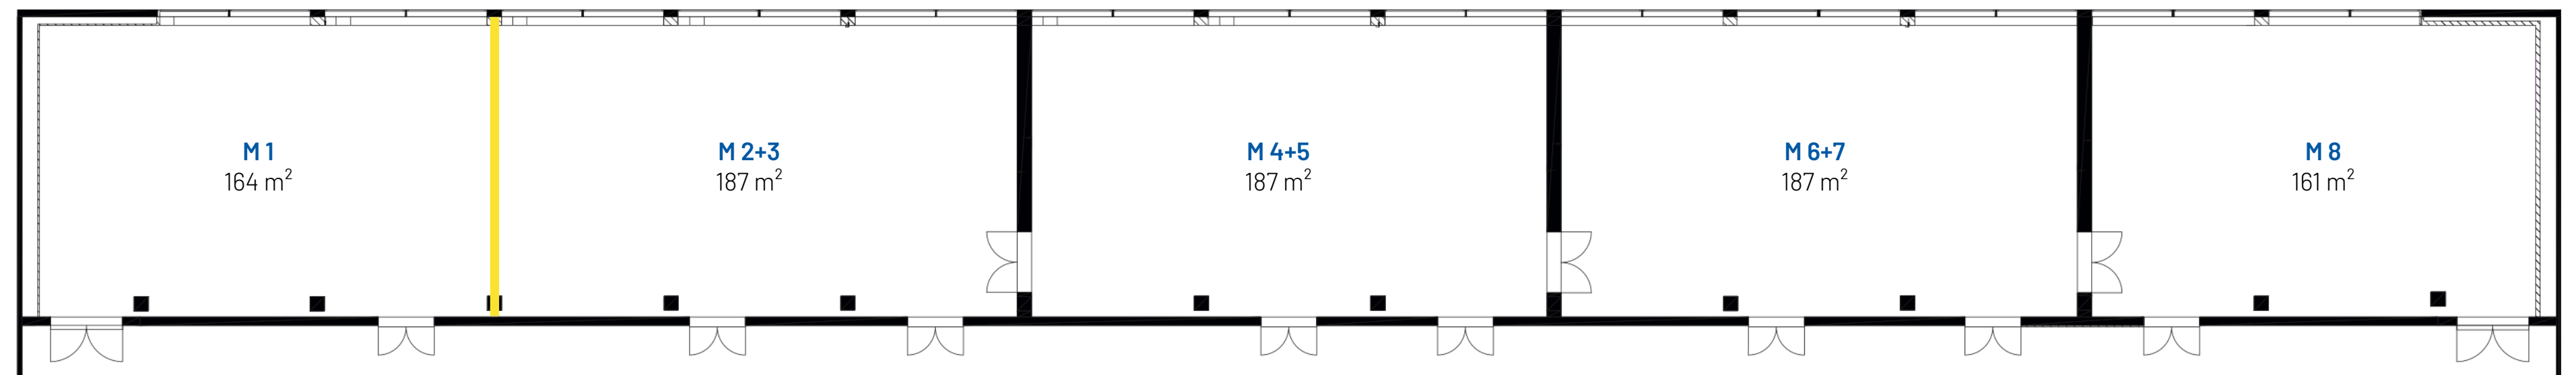

CityCube Berlin
Level 3, M rooms, details
layout suggestion
for your event

maximum total capacity
 800 pax

 flexible partition walls

Seating in rows

- M1: 136 pax
- M2+3: 160 pax
- M4+5: 156 pax
- M6+7: 160 pax
- M8: 128 pax

Seating at tables

- M1: 60 pax
- M2+3: 78 pax
- M4+5: 76 pax
- M6+7: 78 pax
- M8: 60 pax

U-shape seating

- M1: 40 pax
- M2+3: 46 pax
- M4+5: 46 pax
- M6+7: 46 pax
- M8: 38 pax